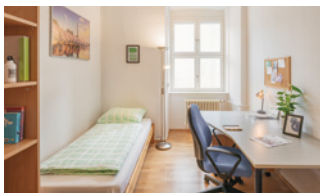

It offers a high level of service and living standards: English-speaking service desk, internet and additional services like washing facilities.

Students at the International Department live in 113 single and double rooms distributed over three floors.

The rooms are comfortably furnished with their own bathrooms. Groups of four to nine students share a modern kitchen, including dish washers, as well as dining and working areas. Free internet access is provided.

2024/2025

Single Room or Room in Shared Apartment:

- En-suite bathroom
- Shared kitchen, living & dining area
- Fully furnished
- Pillow, comforter & bed linen included
- Free internet access
- SAT-TV connection
- Washing facilities

INTERNATIONAL DEPARTMENT

Prices per Person

€	Single Room	Double Room	Studio Apartment	1-3 Bedroom Apartment incl. kitchen & living room
Monthly rent for externals	663–673	422	950	1,070–1,810
Monthly rent for students of the schools of the International Department	613–623	397	910	1040–1700
Module-based rent for students of the schools of the International Department	752	upon request	upon request	753–795 per module
Security Deposit Amount of money that must be deposited as security when renting	1,000	800	1,400	For permanent residents: 1,500–2,700 For module residents: 1000